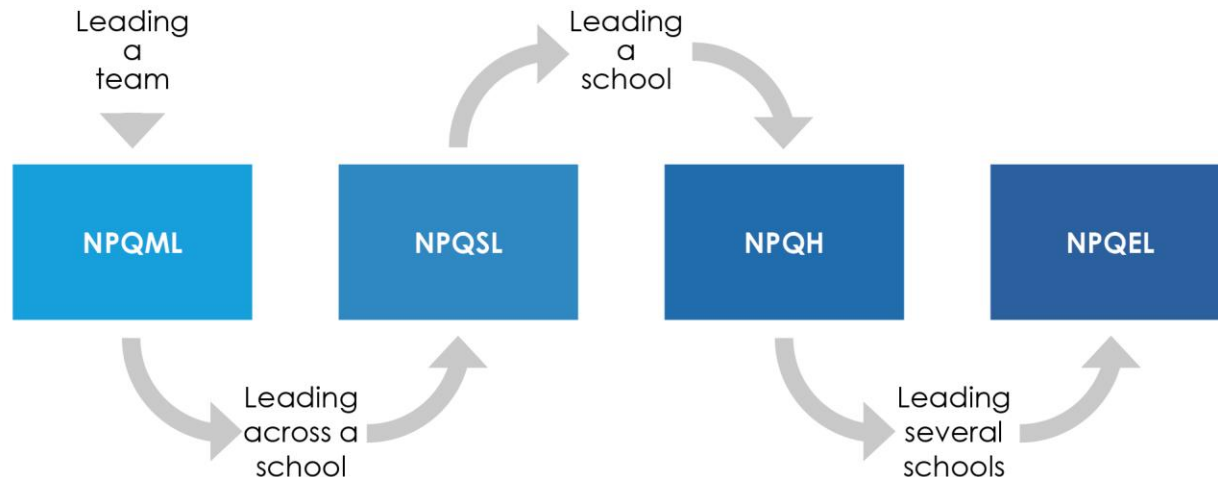

NPQs

National Professional
Qualifications

“Staff and colleagues have seen the dramatic impact the course has had on my leadership development.

The best piece of CPD I have undertaken bar none.”

Qualifications designed by school leaders for school leaders

- Award winning blended-learning
- Flexible delivery contextualised to meet the diverse needs of school leaders
- 3,000+ school leaders trained from 1,800+ schools
- 50+ teaching school and MAT delivery partners nationally